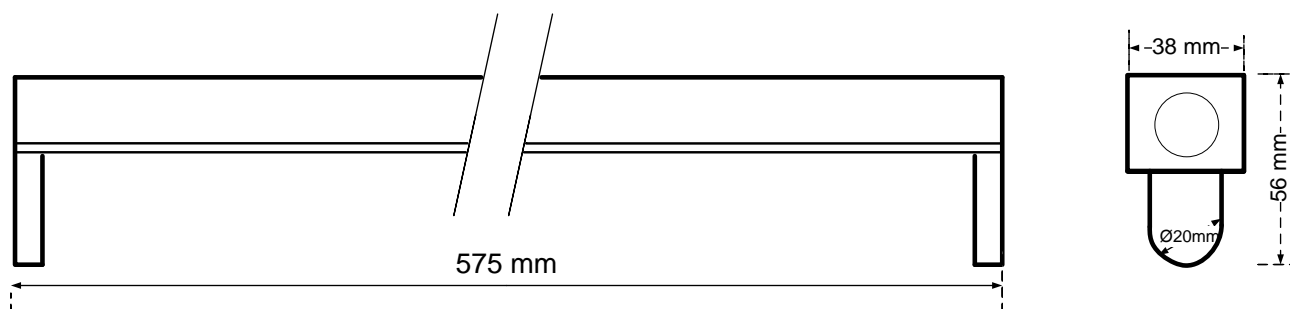

805-211

General Information

Order Code	805-211
Product Description	CYFELCO B T5 1X24W DALI
Application	Offices, shops, educational and public centres, etc.
Installation	Ceiling Surface Mounted Luminaire
Luminaire type	Slim Line Batten for T5 Lamps
Light Source	T5 Fluorescent Tube
Number of light sources	1 pc (not included)
Gear	Vossloh-Schwabe DALI Electronic Ballast (HF)
Dimming	Dimmable
Standards	2014/30/EU Electromagnetic Compatibility Directive 2014/35/EU Low Voltage Directive
CE mark	Yes
Warranty	X years

Electrical Data

Lamp Power	24 W
Input voltage	220-240 V
Input Frequency	50-60 Hz
Protection class	Class I

Mechanical Characteristics

Housing Material	Sheet steel 0,5mm
Surface Finish	White powder coating (RAL 9003)
Ingress protection code	IP 20 [Finger-protected]
Mechanical impact protection code	IK03
Dimensions LxWxH	575x38x56mm

Logistics

Packing	1 pc per resistant carton
Net weight	xx kg
Gross weight	xx kg
Volume	Xx m ³

Dimensional Drawing

ELMASCO INDUSTRIES S.A.

Head Office : 44 K. Palama, 14343 N. Chalkidona, Athens, Greece

Production Plant : Ag. Adrianos, 21100 Nafplio, Greece